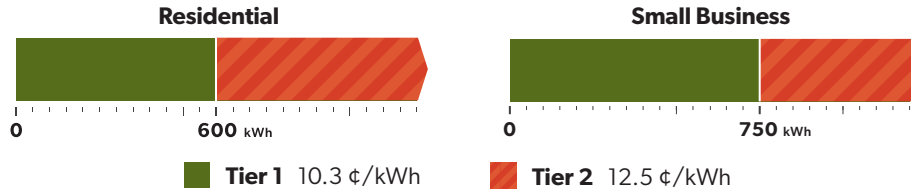

Tier Thresholds (kilowatt hours)*

*Prices remain unchanged. Prices apply to the Electricity Line of your bill.

Choose the price plan that's right for you.

- TOU
- Tiered
- ULO

Visit:

oeb.ca/choice

Contact the OEB:

1-877-632-2727 oeb.ca

Or contact Alectra Utilities (reverse)