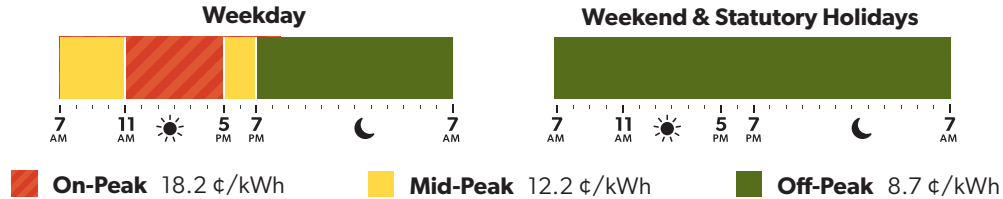

# Summer Time-of-Use (TOU) Hours and Tier Thresholds

Effective May 1 to October 31, 2024

## Tier Thresholds (kilowatt hours)\*

\*Prices remain unchanged. Prices apply to the Electricity Line of your bill.

Choose the price plan that's right for you.

- TOU
- Tiered
- ULO

Visit:

[oeb.ca/choice](http://oeb.ca/choice)